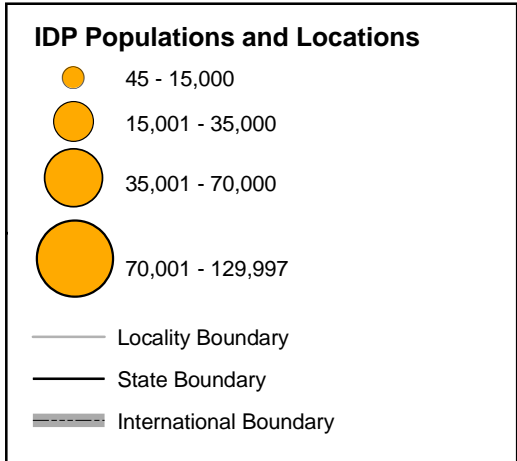

# SUDAN, DARFUR: IDP Sites and Population

1 January 2009

Total IDP Population	
State	IDPs
Northern Darfur	510,066
Southern Darfur	1,410,704
Western Darfur	746,912
<b>Total</b>	<b>2,667,682</b>

**Data Sources:**  
Political Boundaries: CBS, UNMAS, SIM  
Thematic Data: OCHA Sudan

IDP population numbers are based on the Darfur Humanitarian Profile No. 34 (1 Jan. 2009).  
<http://www.unsudanig.org/library/profile/index.php>

Print Date: 29 Apr. 2009  
File: SU-DAR-IDP-25\_A3\_090429\_Darfur\_IDP\_Sites\_1Jan09  
IMU OCHA, Sudan  
[ochasudan@un.org](mailto:ochasudan@un.org)  
<http://ochaonline.un.org/sudan>

The boundaries and names shown on the map and the designations used do not imply official endorsement or acceptance by the United Nations.

0 25 50 100 Kilometers