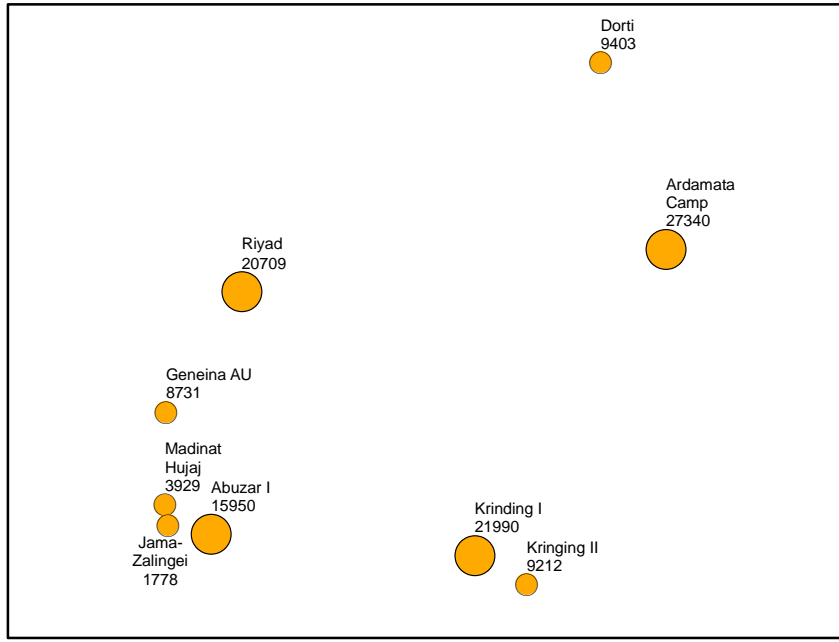

# SUDAN, DARFUR: IDP Sites and Population

1 January 2009

Total IDP Population	
State	IDPs
Northern Darfur	510,066
Southern Darfur	1,410,704
Western Darfur	746,912
<b>Total</b>	<b>2,667,682</b>

**Data Sources:**  
Political Boundaries: CBS, UNMAS, SIM  
Thematic Data: OCHA Sudan

IDP population numbers are based on the Darfur Humanitarian Profile No. 34 (1 Jan. 2009).  
<http://www.unsudanig.org/library/profile/index.php>

Print Date: 29 Apr. 2009  
File: SU-DAR-IDP-25\_A3\_090429\_Darfur\_IDP\_Sites\_1Jan09  
IMU OCHA, Sudan  
[ochasudan@un.org](mailto:ochasudan@un.org)  
<http://ochaonline.un.org/sudan>

The boundaries and names shown on the map and the designations used do not imply official endorsement or acceptance by the United Nations.

0 25 50 100 Kilometers