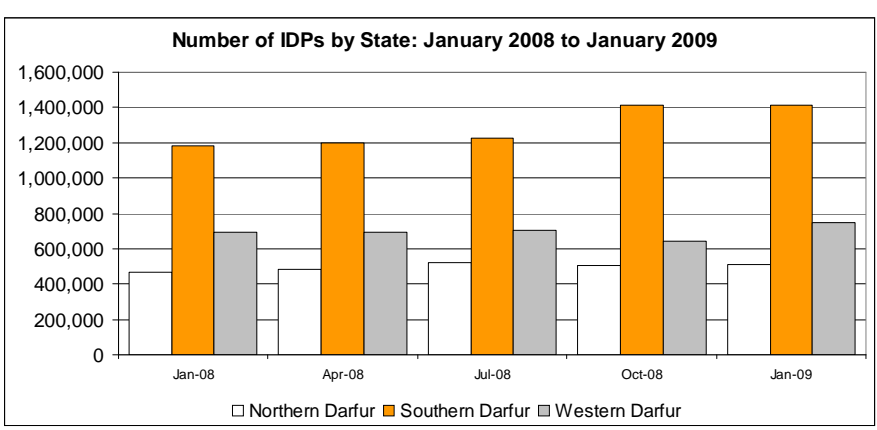

# SUDAN, DARFUR: IDP Sites and Population

1 January 2009

Total IDP Population	
State	IDPs
Northern Darfur	510,066
Southern Darfur	1,410,704
Western Darfur	746,912
<b>Total</b>	<b>2,667,682</b>

**Data Sources:**  
Political Boundaries: CBS, UNMAS, SIM  
Thematic Data: OCHA Sudan

IDP population numbers are based on the Darfur Humanitarian Profile No. 34 (1 Jan. 2009).  
<http://www.unsudanig.org/library/profile/index.php>

Print Date: 29 Apr. 2009  
File: SU-DAR-IDP-25\_A3\_090429\_Darfur\_IDP\_Sites\_1Jan09  
IMU OCHA, Sudan  
[ochasudan@un.org](mailto:ochasudan@un.org)  
<http://ochaonline.un.org/sudan>