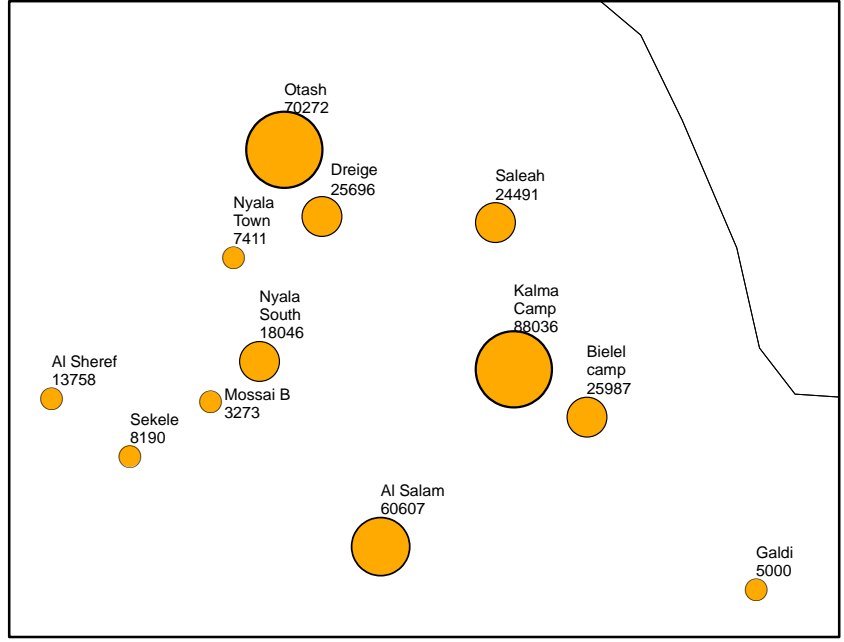

# SUDAN, DARFUR: IDP Sites and Population

1 January 2009

Total IDP Population	
State	IDPs
Northern Darfur	510,066
Southern Darfur	1,410,704
Western Darfur	746,912
<b>Total</b>	<b>2,667,682</b>

**Data Sources:**  
Political Boundaries: CBS, UNMAS, SIM  
Thematic Data: OCHA Sudan

IDP population numbers are based on the Darfur Humanitarian Profile No. 34 (1 Jan. 2009).  
<http://www.unsudanig.org/library/profile/index.php>

Print Date: 29 Apr. 2009  
File: SU-DAR-IDP-25\_A3\_090429\_Darfur\_IDP\_Sites\_1Jan09  
IMU OCHA, Sudan  
[ochasudan@un.org](mailto:ochasudan@un.org)  
<http://ochaonline.un.org/sudan>

The boundaries and names shown on the map and the designations used do not imply official endorsement or acceptance by the United Nations.

0 25 50 100 Kilometers