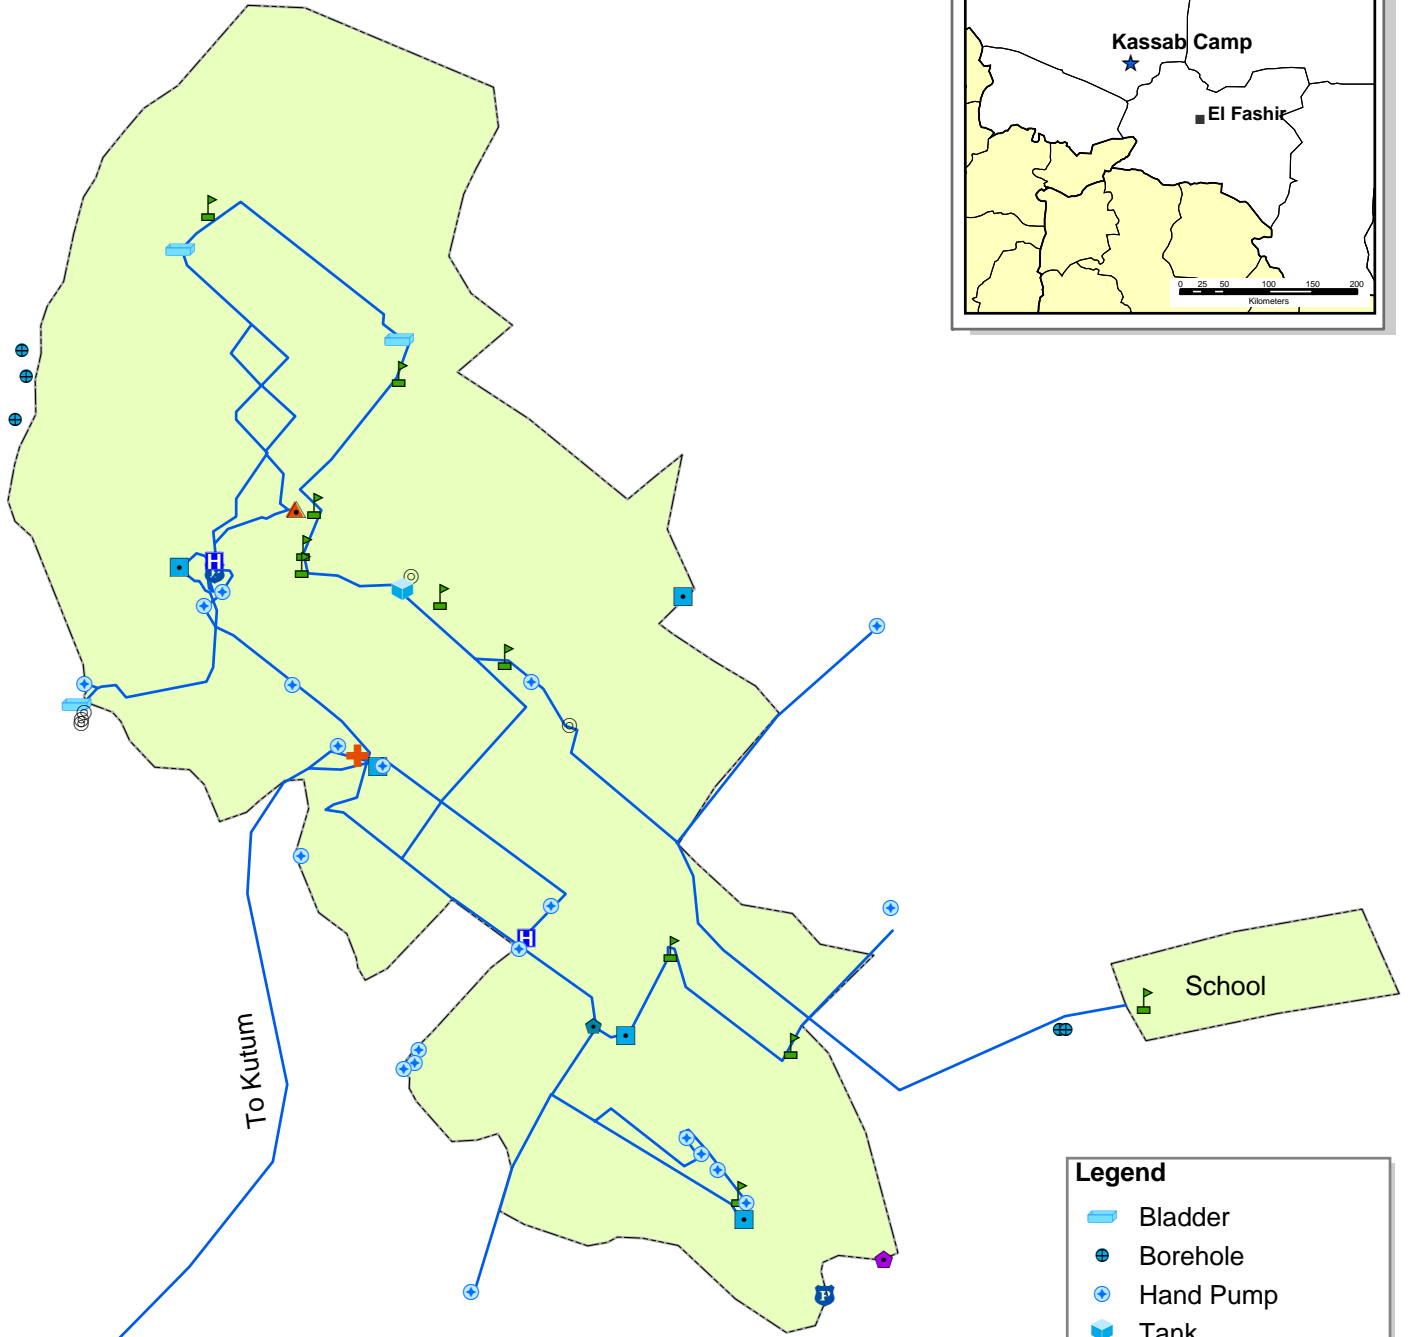

Kassab IDP Camp

Camp Data
approximate area: 1.25 km²
approximate perimeter: 6.53 km
IDPs population: 20'000 (DHNP - oct 05)

Data Sources:
GPS Coordinates: HIC, Spanish Red Cross

DRAFT

File: SUR_DAR_CAMP_31_A3_NorthDarfur_KassabCamp
Printing Date: 03 December, 2005

Legend

- Bladder
- Borehole
- Hand Pump
- Tank
- Taps
- Clinic
- Child Friendly Space
- School
- Sp RC Office
- IRC Office
- WES Office
- AU
- Police
- Main tracks